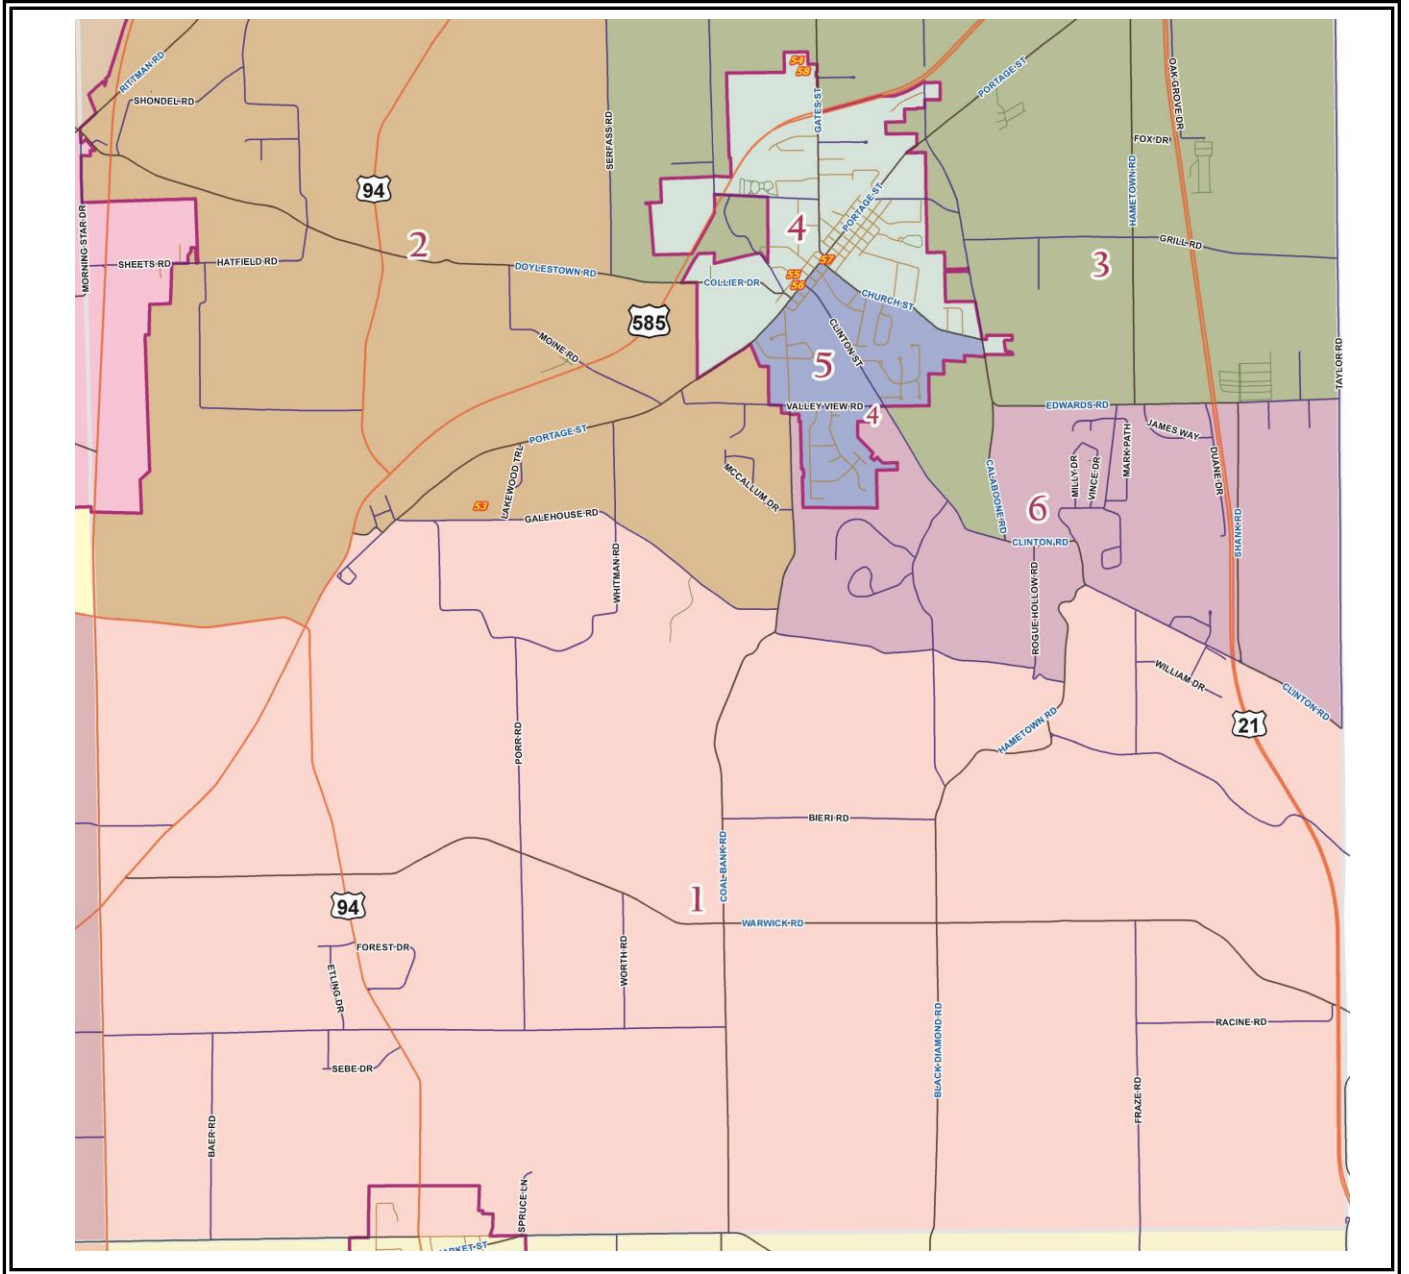

# VILLAGE OF DOYLESTOWN / CHIPPEWA TWP. VOTING PRECINCT MAP

PRECINCT	VOTING LOCATION
1	Chippewa Township Office – 14228 Galehouse Road
2	Crossroads Community Church – 700 Gates Street
3	Zion Lutheran Church – 65 W. Clinton Street
4	Village Hall Lower Level – 24 S. Portage Street
5	Doylestown Public Library – 169 N. Portage Street
6	Crossroads Community Church – 700 Gates Street